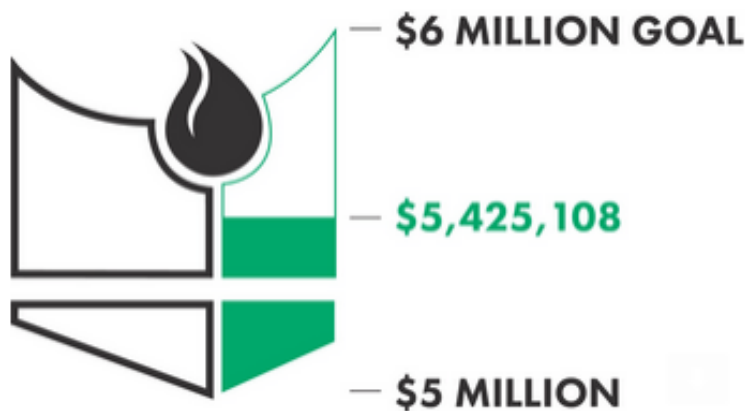

Dominican will break ground on May 4th!

[Click here](#) to see a construction timeline for the rest of 2015.

Stay Informed!

Dominican will be sending e-newsletters with campaign highlights and updates

PLUS: follow us on social media!

www.dominicanhighschool.com

\$100,000 Grant Earned!

Dominican is thrilled to announce that, thanks to support from alumni, current and past parents and friends, the *Knight Vision* Capital Campaign has met and exceeded the PAVE Challenge Grant Goal, earning a \$100,000 grant from the organization!